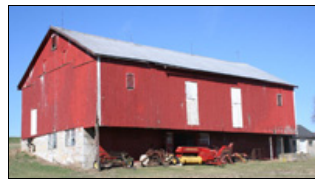

### Roof Types

Gambrel Roof

Gable Roof

Rainbow, Arched, or Gothic Roof

Shed Roof

Combination Roof

**Entries**

Large Doors in Eaves Side

Date or Inscription

Painted Designs

**Additional Building Features**

Hay Hood and Door

Horse Power Shed

Doors without External Access

Machinery Bay

Outshed on Bank Side

**Visible Exterior Alterations**

Forebay Enclosed on Eaves Side

Windows for Poultry

Windows for Dairy Cows

Shed Roof on Gable End

Ell Extension

One-story Additions for Livestock

Storm Shed on Stable Level